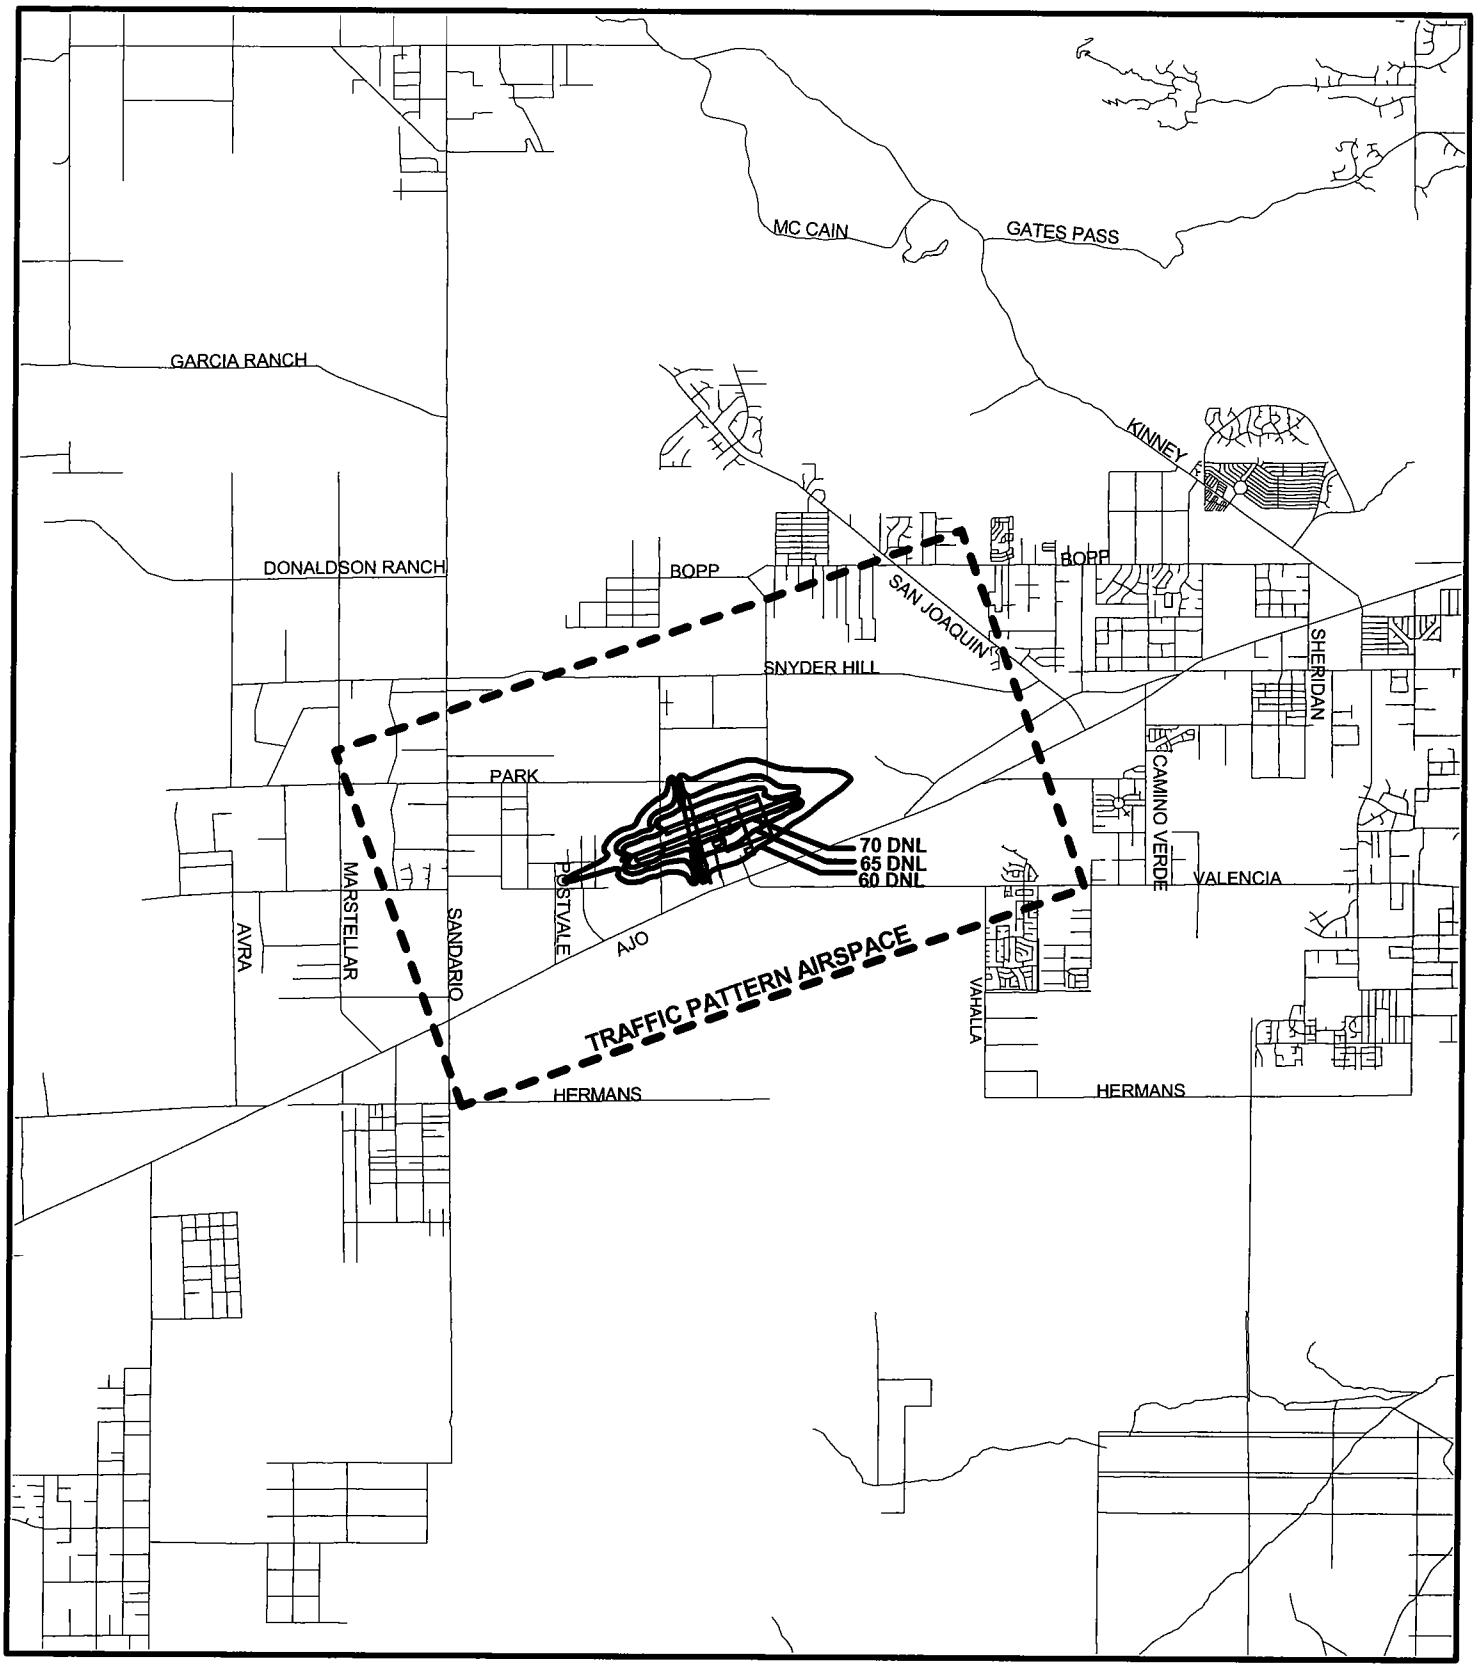

Ryan Airfield Public Airport Disclosure Map

*DNL = DAY / NIGHT AVERAGE SOUND LEVEL